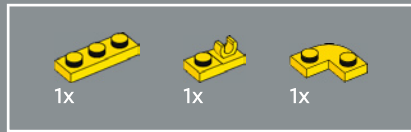

14

15

16

17

18

19

20

A new 4×4 arch brick was created for this set. The design accentuates the softer, rounded forms of Bumblebee in both vehicle and robot modes. (A total of 8 are included in the set.)