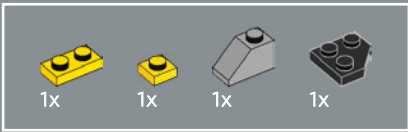

14

15

16

17

18

19

20

A new 4×4 arch brick was created for this set. The design accentuates the softer, rounded forms of Bumblebee in both vehicle and robot modes. (A total of 8 are included in the set.)