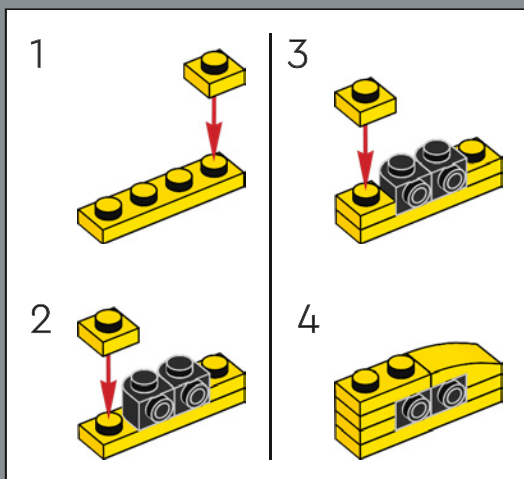

14

15

16

17

18

19

20

A new 4×4 arch brick was created for this set. The design accentuates the softer, rounded forms of Bumblebee in both vehicle and robot modes. (A total of 8 are included in the set.)