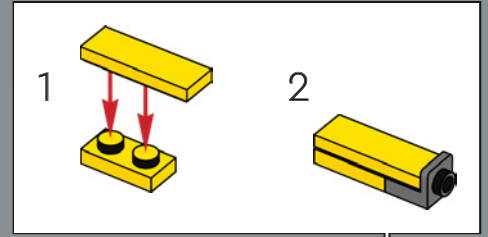

14

15

16

17

18

19

20

A new 4×4 arch brick was created for this set. The design accentuates the softer, rounded forms of Bumblebee in both vehicle and robot modes. (A total of 8 are included in the set.)