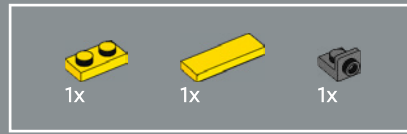

14

15

16

17

18

19

20

A new 4×4 arch brick was created for this set. The design accentuates the softer, rounded forms of Bumblebee in both vehicle and robot modes. (A total of 8 are included in the set.)