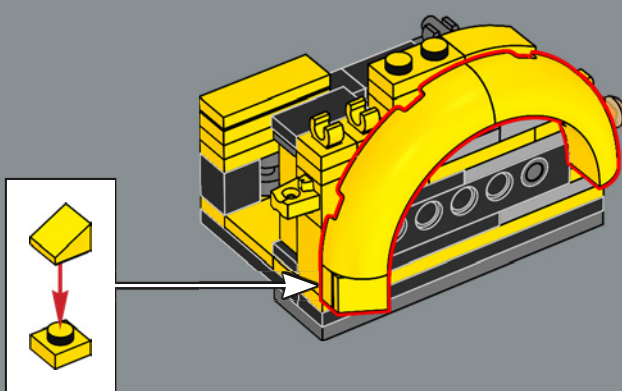

20

A new 4×4 arch brick was created for this set. The design accentuates the softer, rounded forms of Bumblebee in both vehicle and robot modes. (A total of 8 are included in the set.)

Une nouvelle brique en forme d'arche 4×4 a été créée pour cet ensemble. La conception met en valeur les formes douces et arrondies de Bumblebee en mode véhicule et en mode robot. (Cet ensemble en compte un total de 8.)

Para este set se creó un nuevo brick en arco 4×4. El diseño acentúa las formas más suaves y redondeadas de Bumblebee, tanto en su forma de vehículo como en la configuración de robot. (El set incluye un total de 8 de estos bricks).

21

22