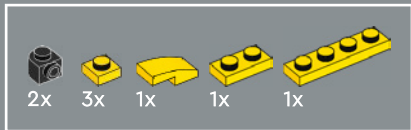

14

15

16

17

18

19

20

A new 4×4 arch brick was created for this set. The design accentuates the softer, rounded forms of Bumblebee in both vehicle and robot modes. (A total of 8 are included in the set.)