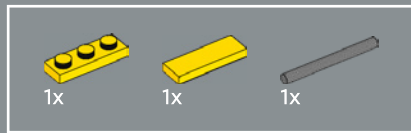

14

15

16

17

18

19

20

A new 4×4 arch brick was created for this set. The design accentuates the softer, rounded forms of Bumblebee in both vehicle and robot modes. (A total of 8 are included in the set.)