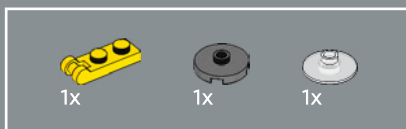

20

A new 4×4 arch brick was created for this set. The design accentuates the softer, rounded forms of Bumblebee in both vehicle and robot modes. (A total of 8 are included in the set.)

Une nouvelle brique en forme d'arche 4×4 a été créée pour cet ensemble. La conception met en valeur les formes douces et arrondies de Bumblebee en mode véhicule et en mode robot. (Cet ensemble en compte un total de 8.)

Para este set se creó un nuevo brick en arco 4×4. El diseño acentúa las formas más suaves y redondeadas de Bumblebee, tanto en su forma de vehículo como en la configuración de robot. (El set incluye un total de 8 de estos bricks).

21

22