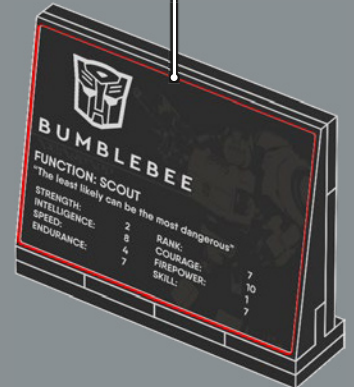

## BUMBLEBEE

**FUNCTION: SCOUT**  
 "The least likely can be the most dangerous"

STRENGTH:	2	RANK:	7
INTELLIGENCE:	8	COURAGE:	10
SPEED:	4	FIREPOWER:	1
ENDURANCE:	7	SKILL:	7

Hidden behind the plaque, there is a little bee.