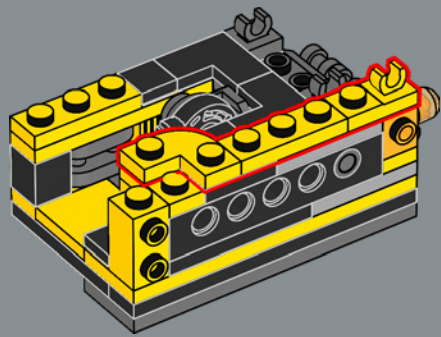

14

15

16

17

18

19

20

A new 4×4 arch brick was created for this set. The design accentuates the softer, rounded forms of Bumblebee in both vehicle and robot modes. (A total of 8 are included in the set.)