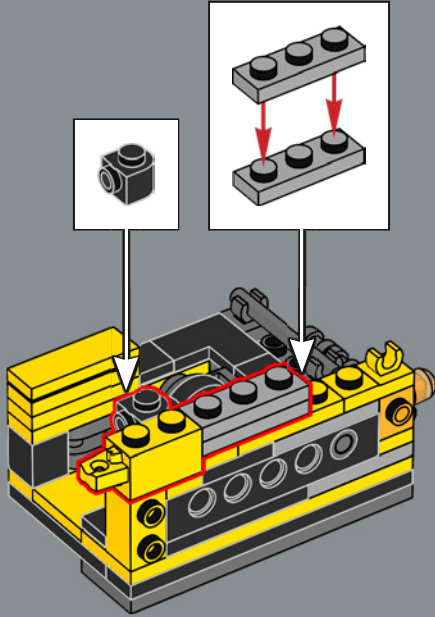

14

15

16

17

18

19

20

A new 4×4 arch brick was created for this set. The design accentuates the softer, rounded forms of Bumblebee in both vehicle and robot modes. (A total of 8 are included in the set.)