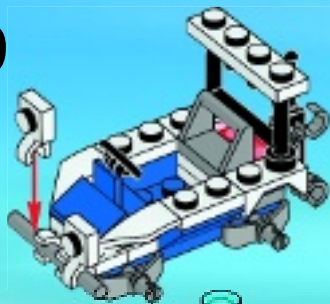

7

9

8

10

LEGO.com/service

LEGO.com/city

LEGO and the LEGO logo are trademarks of the/sont des marques de commerce de/
son marcas registradas de LEGO Group. ©2014 The LEGO Group. 6074951

NEW! FREE ONLINE GAME & APP!
NOUVEAU ! JEU EN LIGNE ET APPLI GRATUITS !
¡NOVEDAD! ¡JUEGO ONLINE Y APP GRATIS!

2014
LEGO CITY