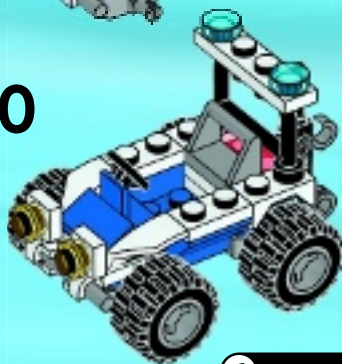

7

9

8

10

LEGO.com/service

LEGO.com/city

LEGO and the LEGO logo are trademarks of the/sont des marques de commerce de/
son marcas registradas de LEGO Group. ©2014 The LEGO Group. 6074951

NEW! FREE ONLINE GAME & APP!
NOUVEAU ! JEU EN LIGNE ET APPLI GRATUITS !
¡NOVEDAD! ¡JUEGO ONLINE Y APP GRATIS!

2014
LEGO CITY